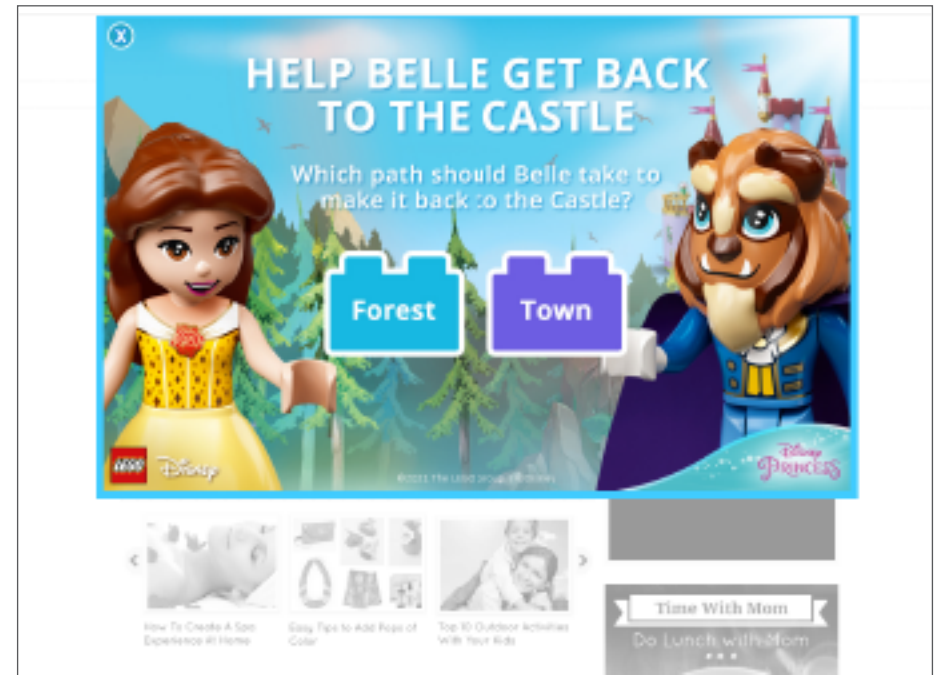

EXPANDED UNIT