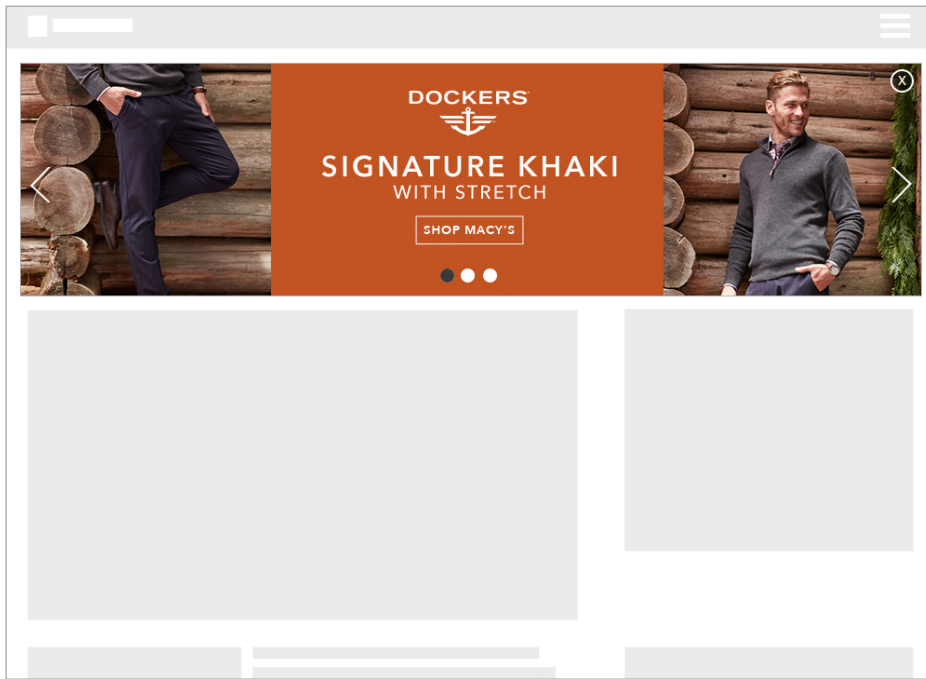

OVERVIEW: SLIDER - IMAGE (DESKTOP / TABLET)

Slider - Image (Desktop / Tablet) is a 970x250 unit that appears pre-expanded on the page. Can slide up to five panels. User can initiate Collapsed Unit, 970x66.

[VIEW DEMO](#)

[DOWNLOAD TEMPLATE](#)

IN CONTEXT

EXPANDED UNIT