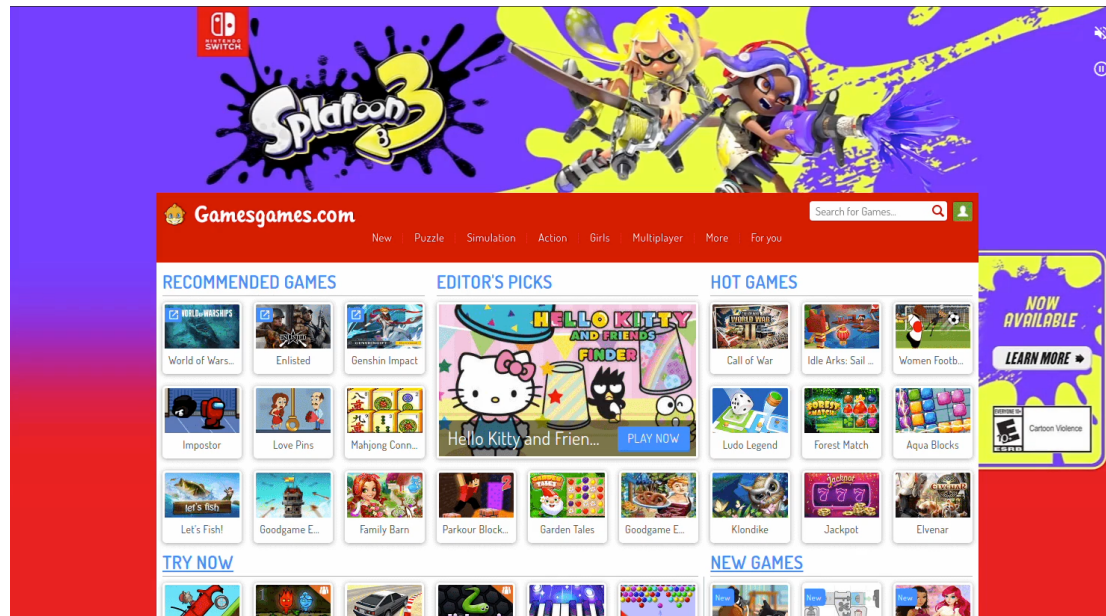

Synced Video Reskin will place your brand front-and-center and catch the attention of our kids' audience with a fully immersive video takeover experience.

VIEW DEMO

DOWNLOAD TEMPLATE

VIDEO RESKIN