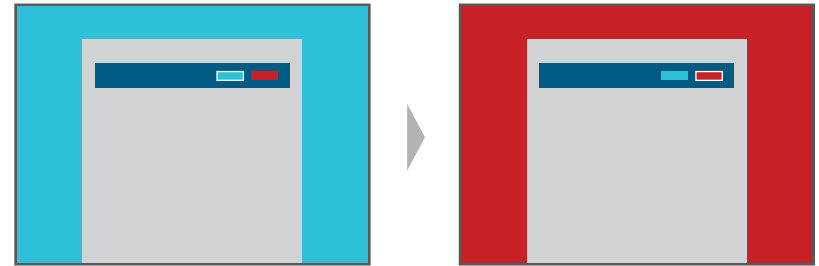

OVERVIEW

Toggle Reskin is a rich media unit that allows users to change the page reskin by clicking a call-to-action within an ad banner (728x90, 300x250, 970x66.)

VIEW DEMO

NO TEMPLATE AVAILABLE

See Details & Requirements, Page 3