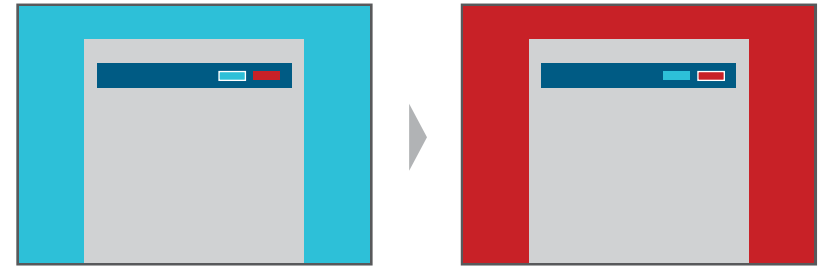

OVERVIEW

Toggle Reskin is a rich media unit that allows users to change the page reskin by clicking a call-to-action within an ad banner (728x90, 300x250, 970x66.)

VIEW DEMO

NO TEMPLATE AVAILABLE

See Details & Requirements, Page 3