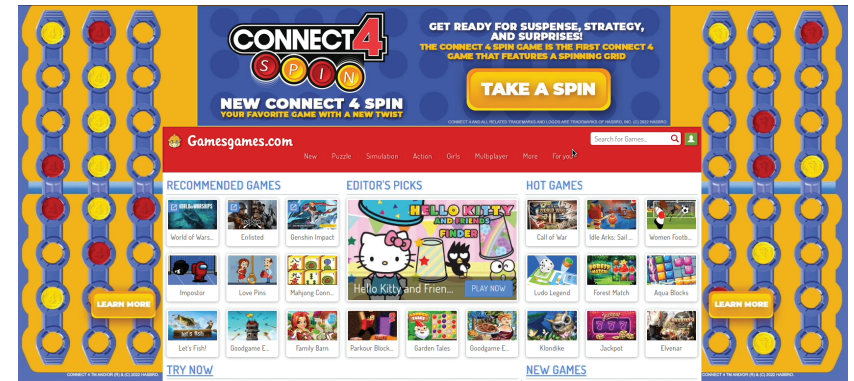

TOGGLE CHANGE