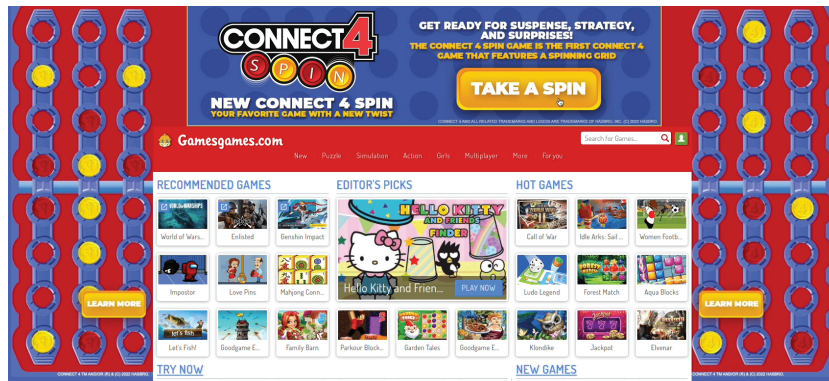

EVOLVE MEDIA

Toggle Takeover

SPEC SHEET / V01.05.1823

OVERVIEW: DESKTOP / TABLET

Toggle Takeover is an immersive rich media unit that allows users to change the page reskin by clicking a call-to-action within a 970x250 banner, spawning a full immersive animation to display different creatives.

 [VIEW DEMO](#)

NO TEMPLATE AVAILABLE

See Details & Requirements, page 3.

IN CONTEXT

BILLBOARD WIDESCREEN VIDEO

INITIAL STATE

TOGGLE CHANGE

DETAILS & REQUIREMENTS: DESKTOP / TABLET

- Featured Video plays as a Billboard Banner

CREATIVE DESIGN

- Ad unit must contain a call-to-action for each of the reskins that will be toggled

REPORTING METRICS

- Impressions
- Click-through
- Engagement Rate
- Interaction Rate
- Click-through Rate
- Reskin Hover
- Reskin Click