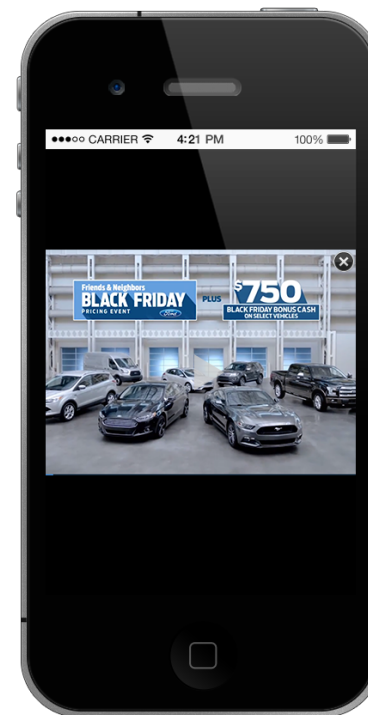

OVERVIEW: MOBILE

Videostitial is a full-page overlay unit that auto-plays a 15-second video. Video resolves back to the site with no leave behind.

[VIEW DEMO](#)

NO TEMPLATE AVAILABLE

This is a proprietary unit

IN CONTEXT

[VIEW ON MOBILE](#)