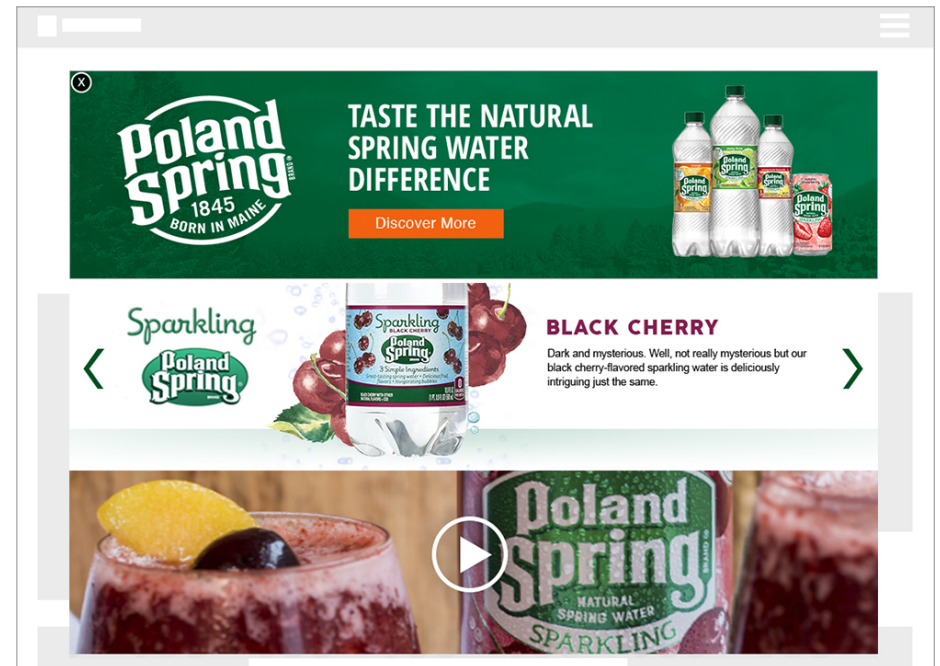

COLLAPSED UNIT